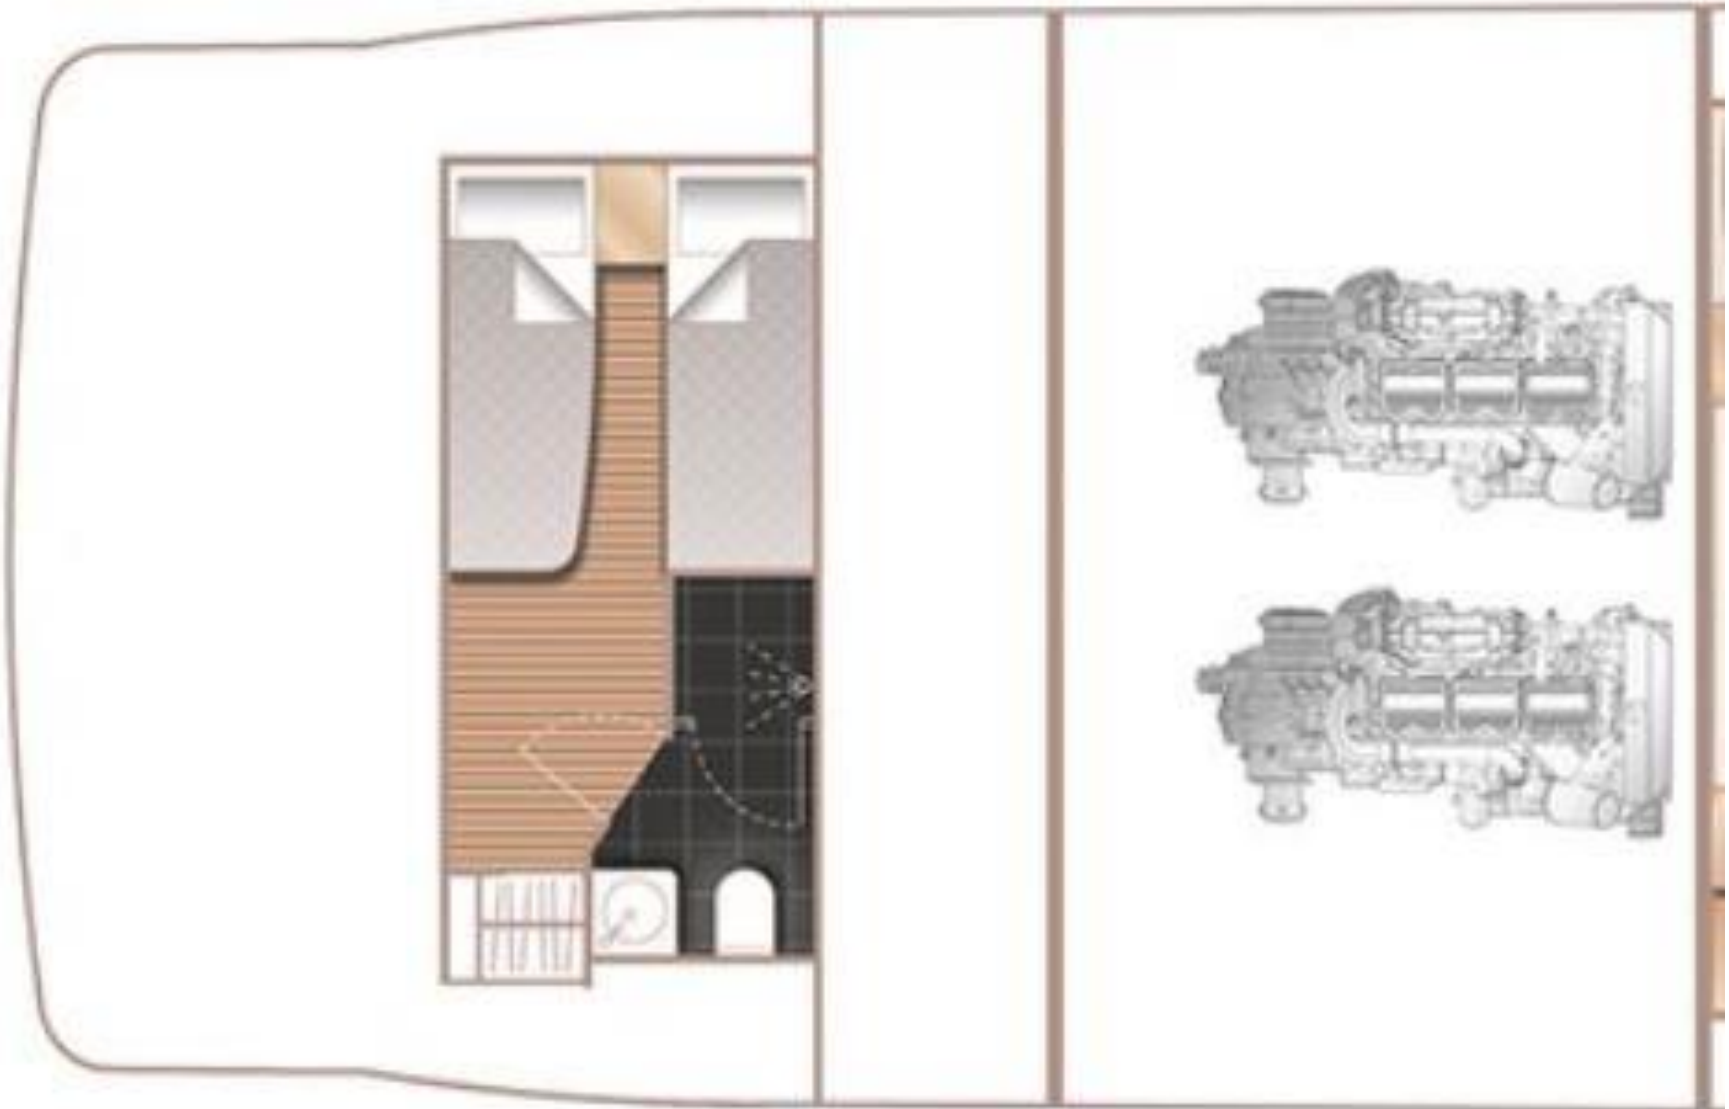

## SHORT SPECIFICATIONS

- LENGTH (LOA): 70 FT
- TOP SPEED : 25 kn
- GUESTS: 12
- DELIVERED: 2019
- TOTAL POWER: 2800 hp
- STABILIZERS: YES
- BEAM: 17 FT
- GROSS TONNAGE: 356
- GUEST CABINS: 4
- ENGINES: MAN V8
- FUEL TANK: 4,000 Liters
- CREW : 2