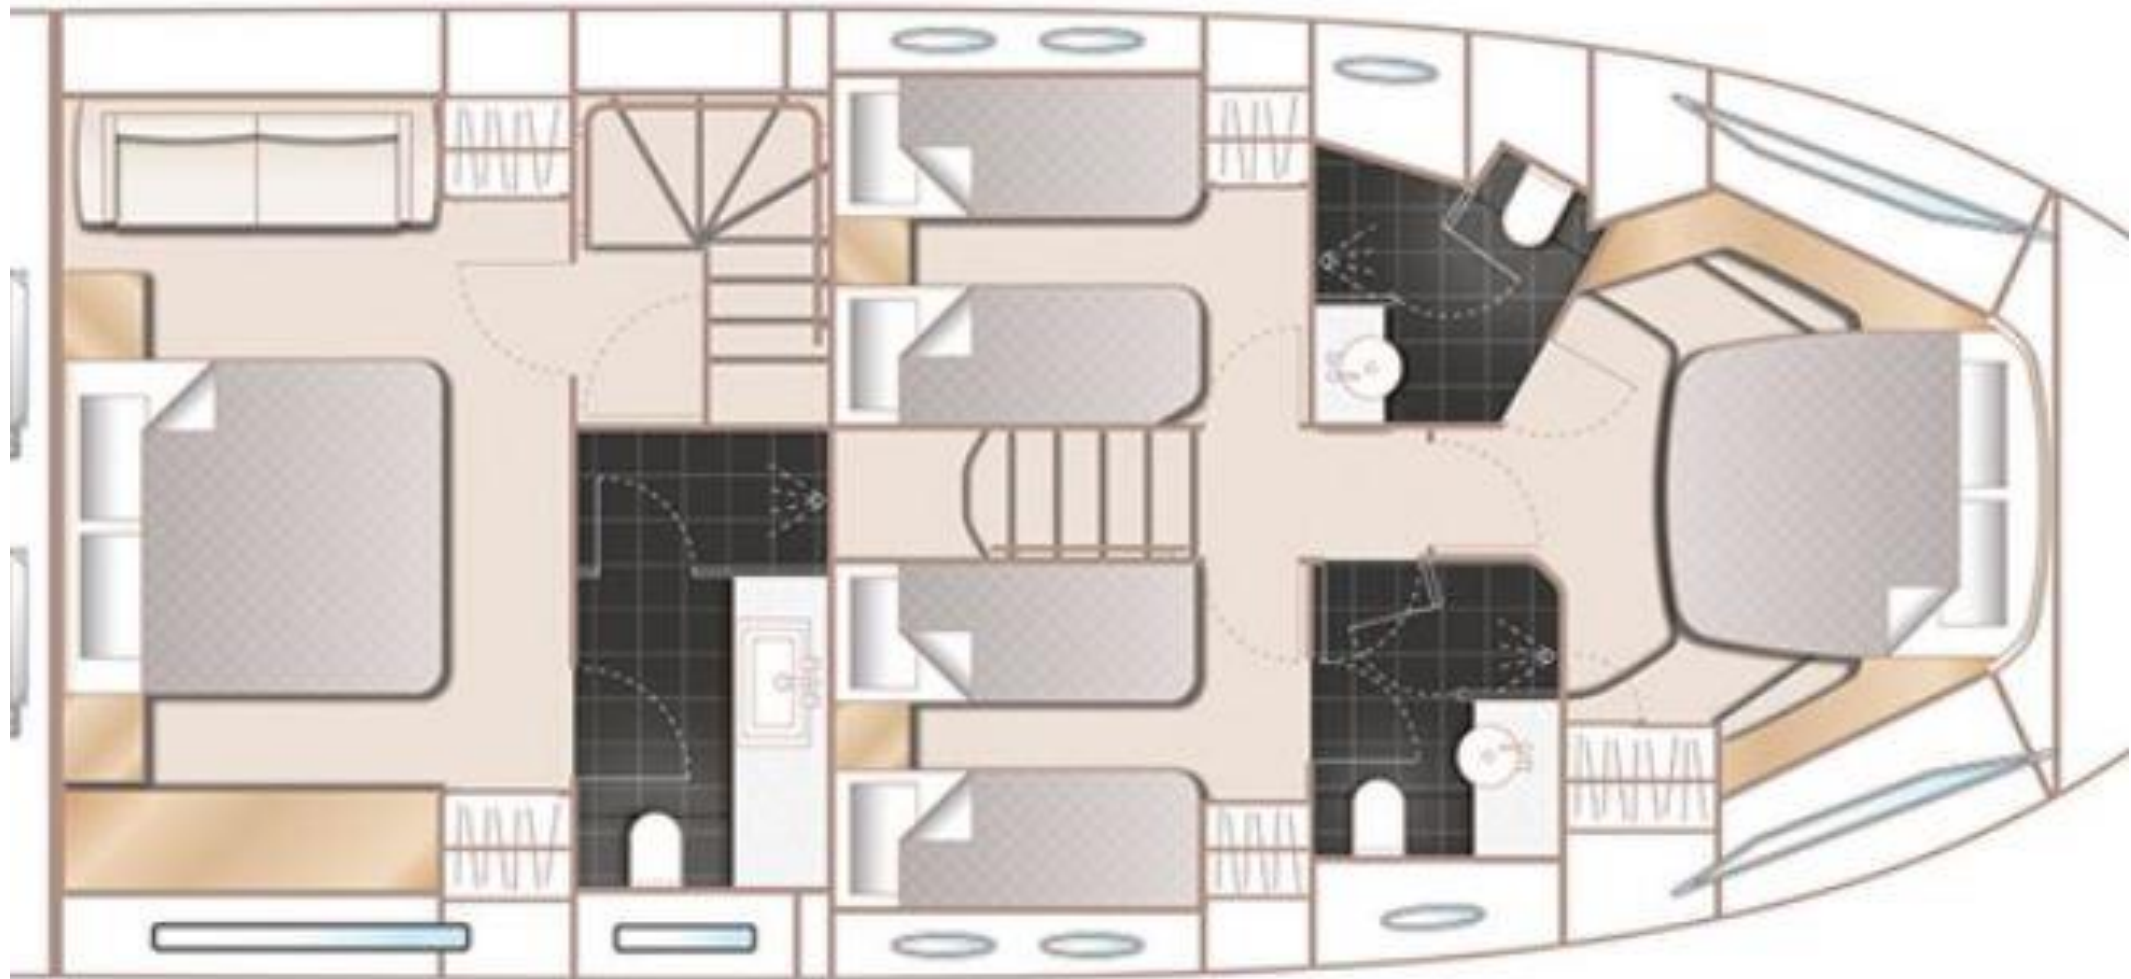

## SHORT SPECIFICATIONS

- LENGTH (LOA): 70 FT
- TOP SPEED : 25 kn
- GUESTS: 12
- DELIVERED: 2019
- TOTAL POWER: 2800 hp
- STABILIZERS: YES
- BEAM: 17 FT
- GROSS TONNAGE: 356
- GUEST CABINS: 4
- ENGINES: MAN V8
- FUEL TANK: 4,000 Liters
- CREW : 2