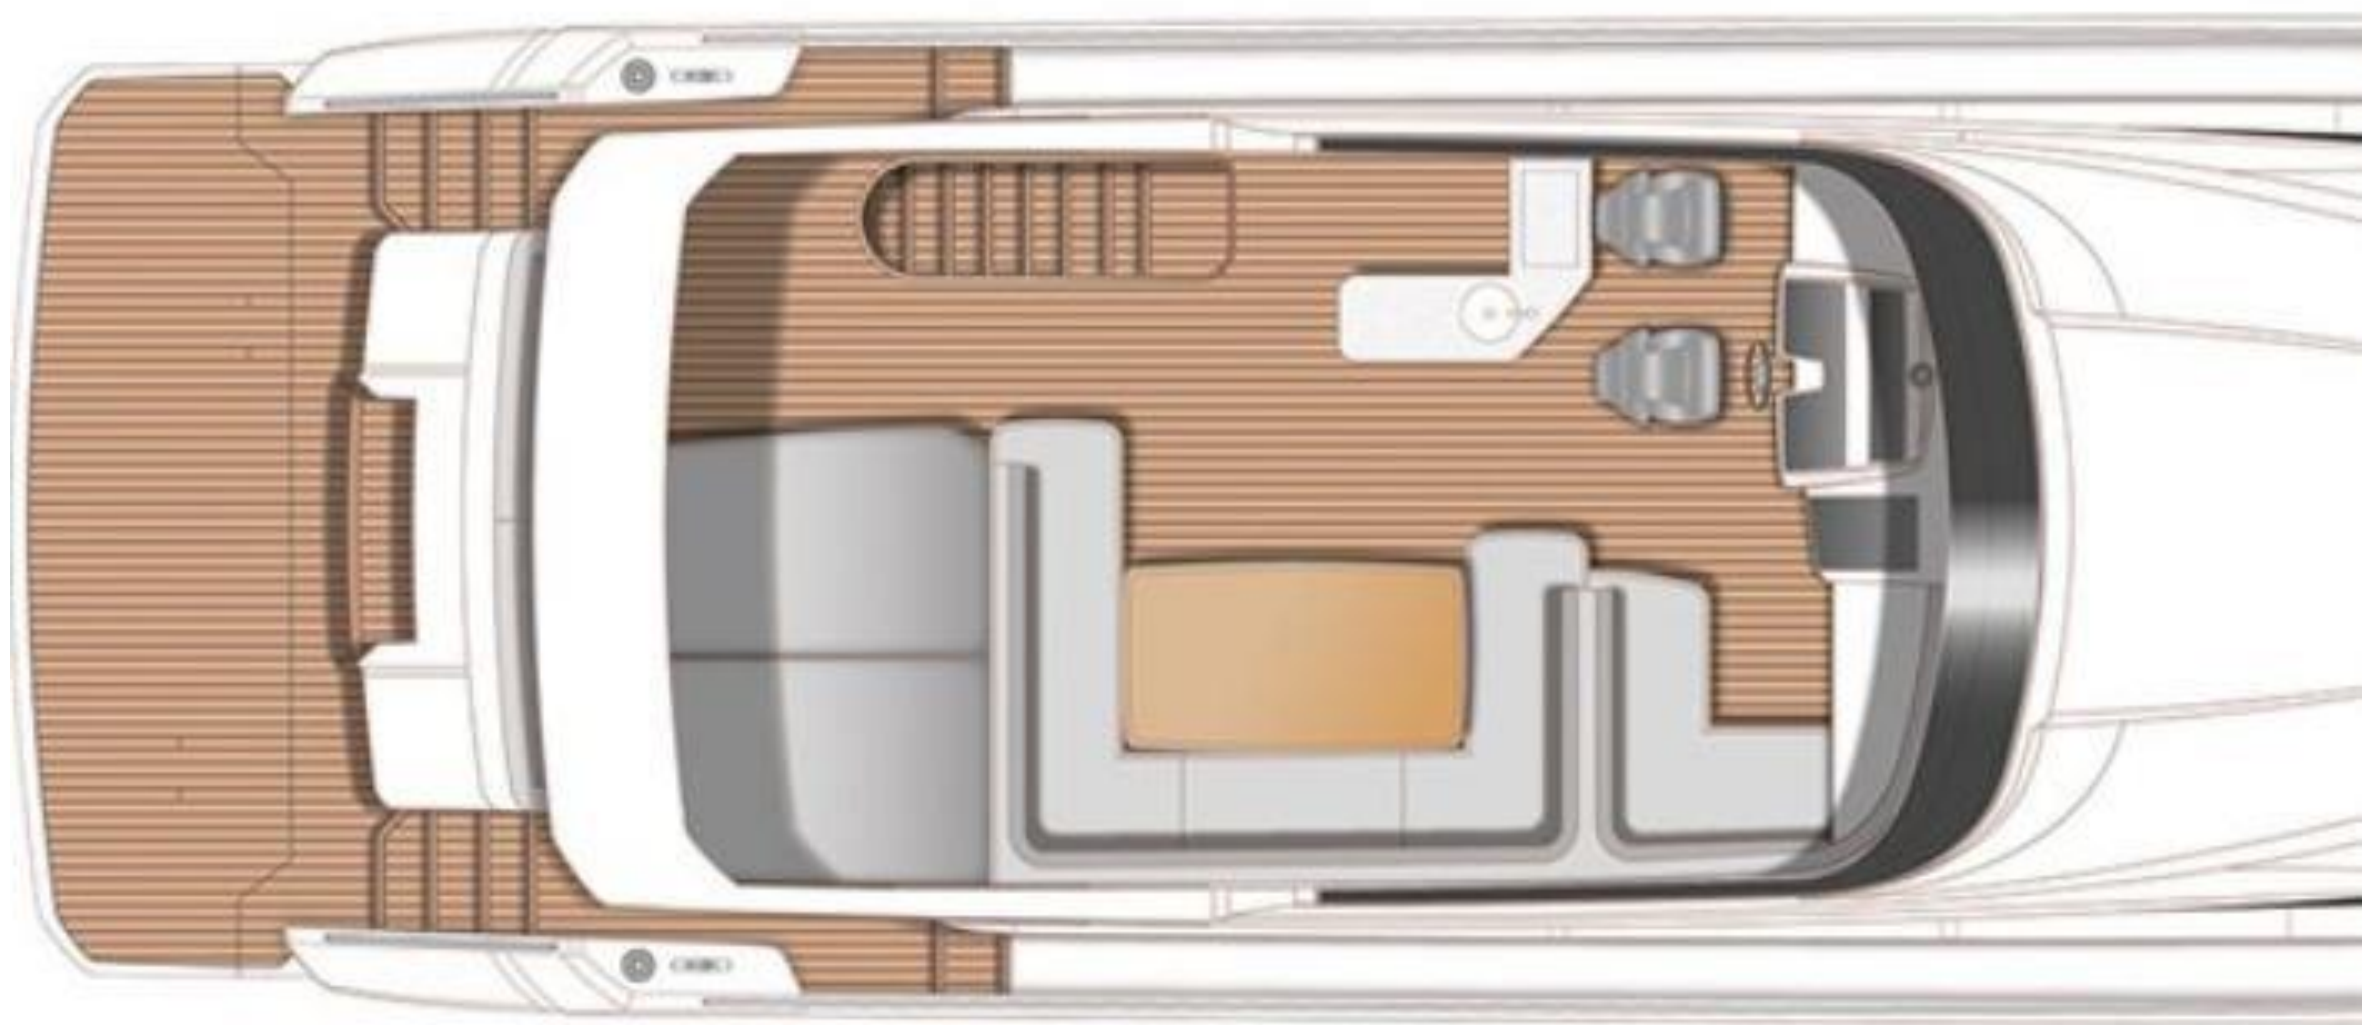

## SHORT SPECIFICATIONS

- LENGTH (LOA): 70 FT
- TOP SPEED : 25 kn
- GUESTS: 12
- DELIVERED: 2019
- TOTAL POWER: 2800 hp
- STABILIZERS: YES
- BEAM: 17 FT
- GROSS TONNAGE: 356
- GUEST CABINS: 4
- ENGINES: MAN V8
- FUEL TANK: 4,000 Liters
- CREW : 2