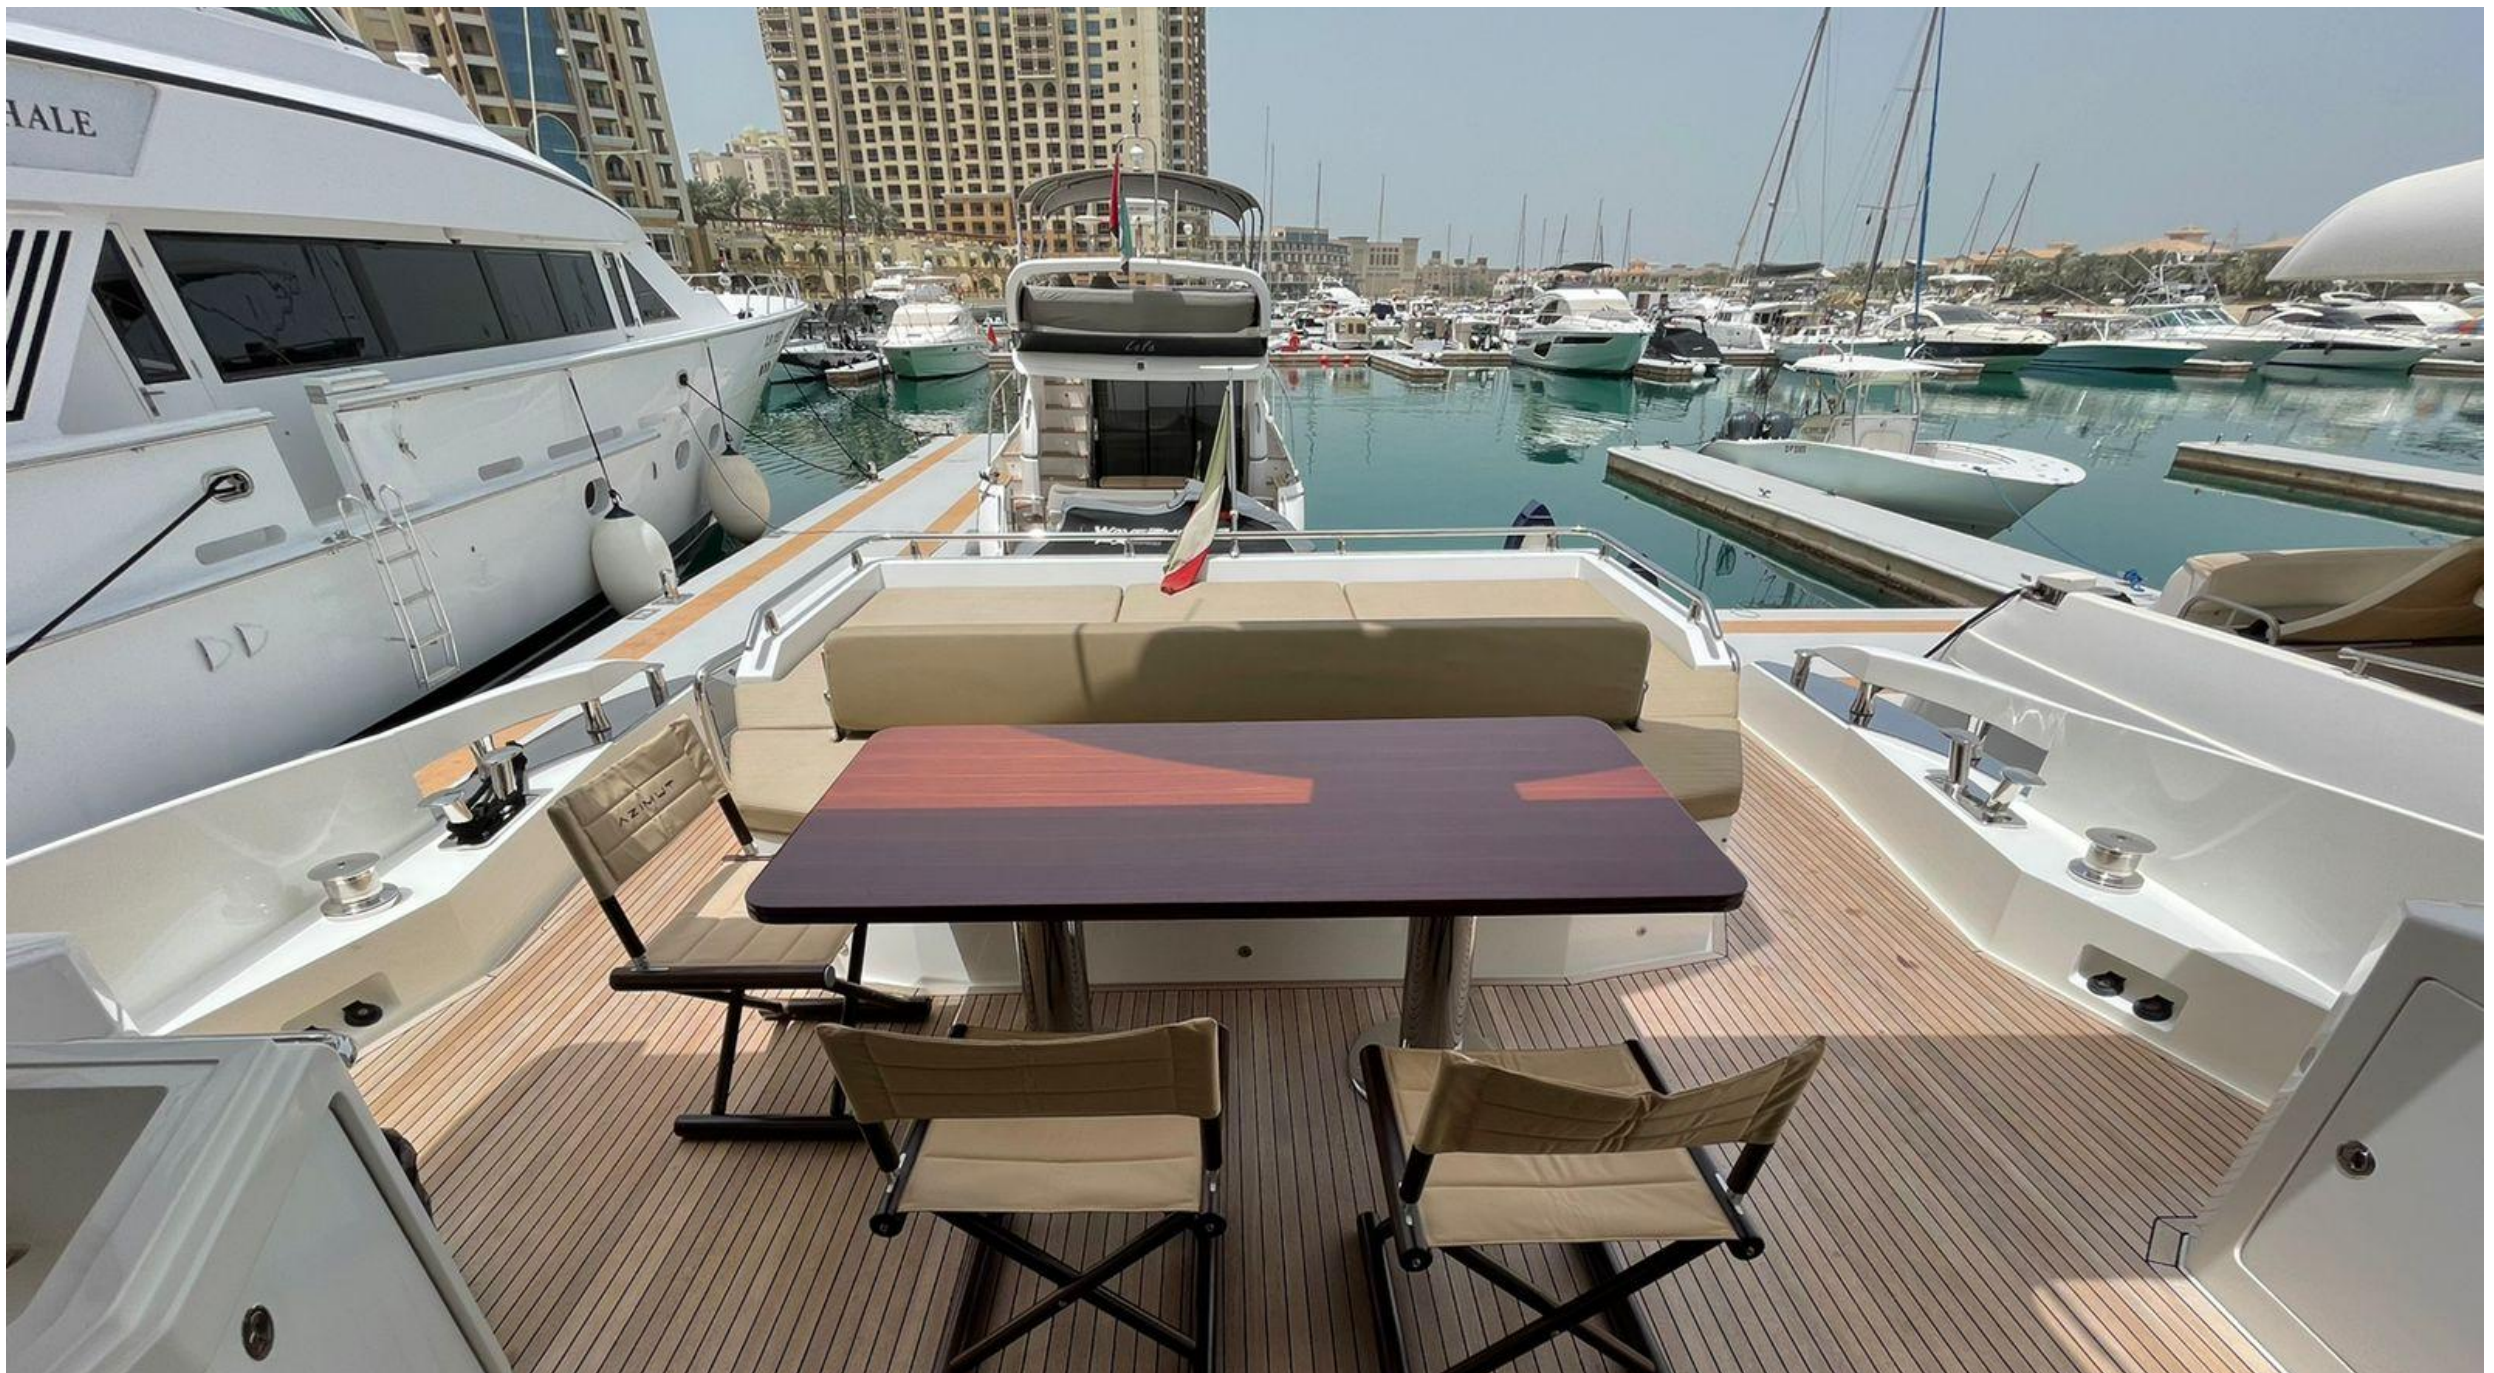

ROYAL YACHTS

PRESENTS

**AZIMUT 77s**  
**YEAR 2015**

M +971 50 8844109 -Tel: +971 4 551 4040 - info@ry.ae - Downtown Boulevard Plaza Tower 2, 1004 - Dubai

WILD WHALE

DD

AZIMUT

ROYAL YACHTS