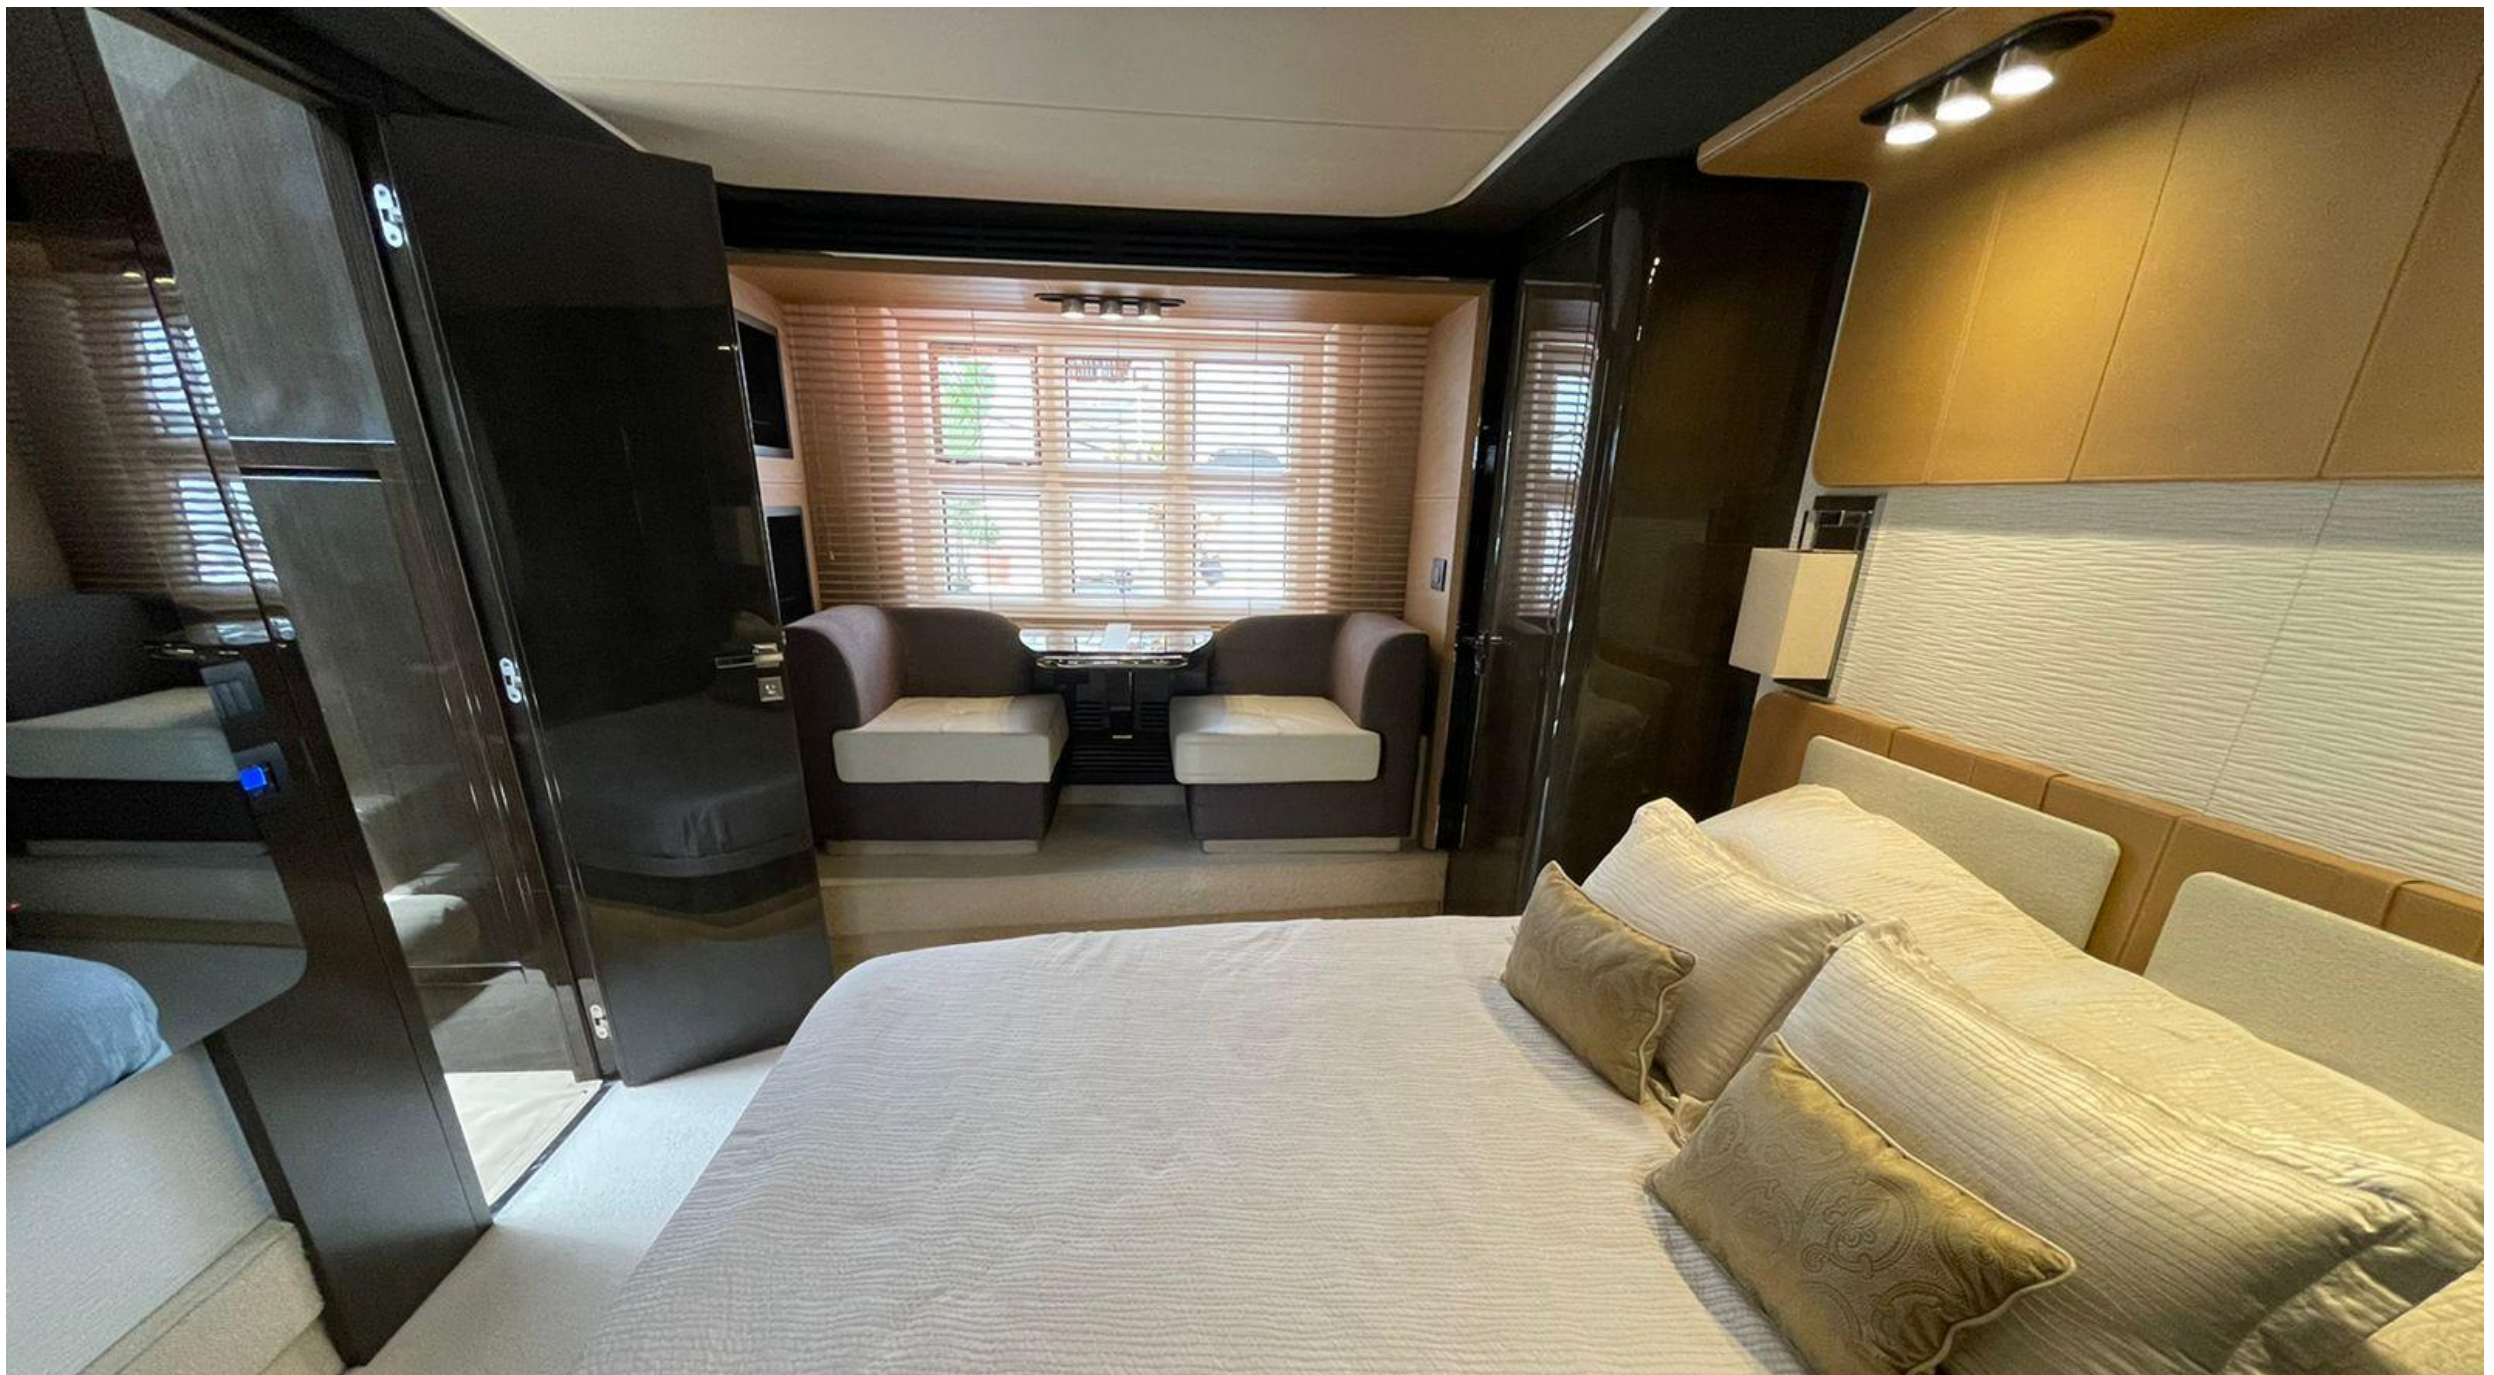

ROYAL YACHTS

PRESENTS

**AZIMUT 77s**  
**YEAR 2015**

M +971 50 8844109 -Tel: +971 4 551 4040 - info@ry.ae - Downtown Boulevard Plaza Tower 2, 1004 - Dubai

WILD WHALE

DD

AZIMUT

ROYAL YACHTS