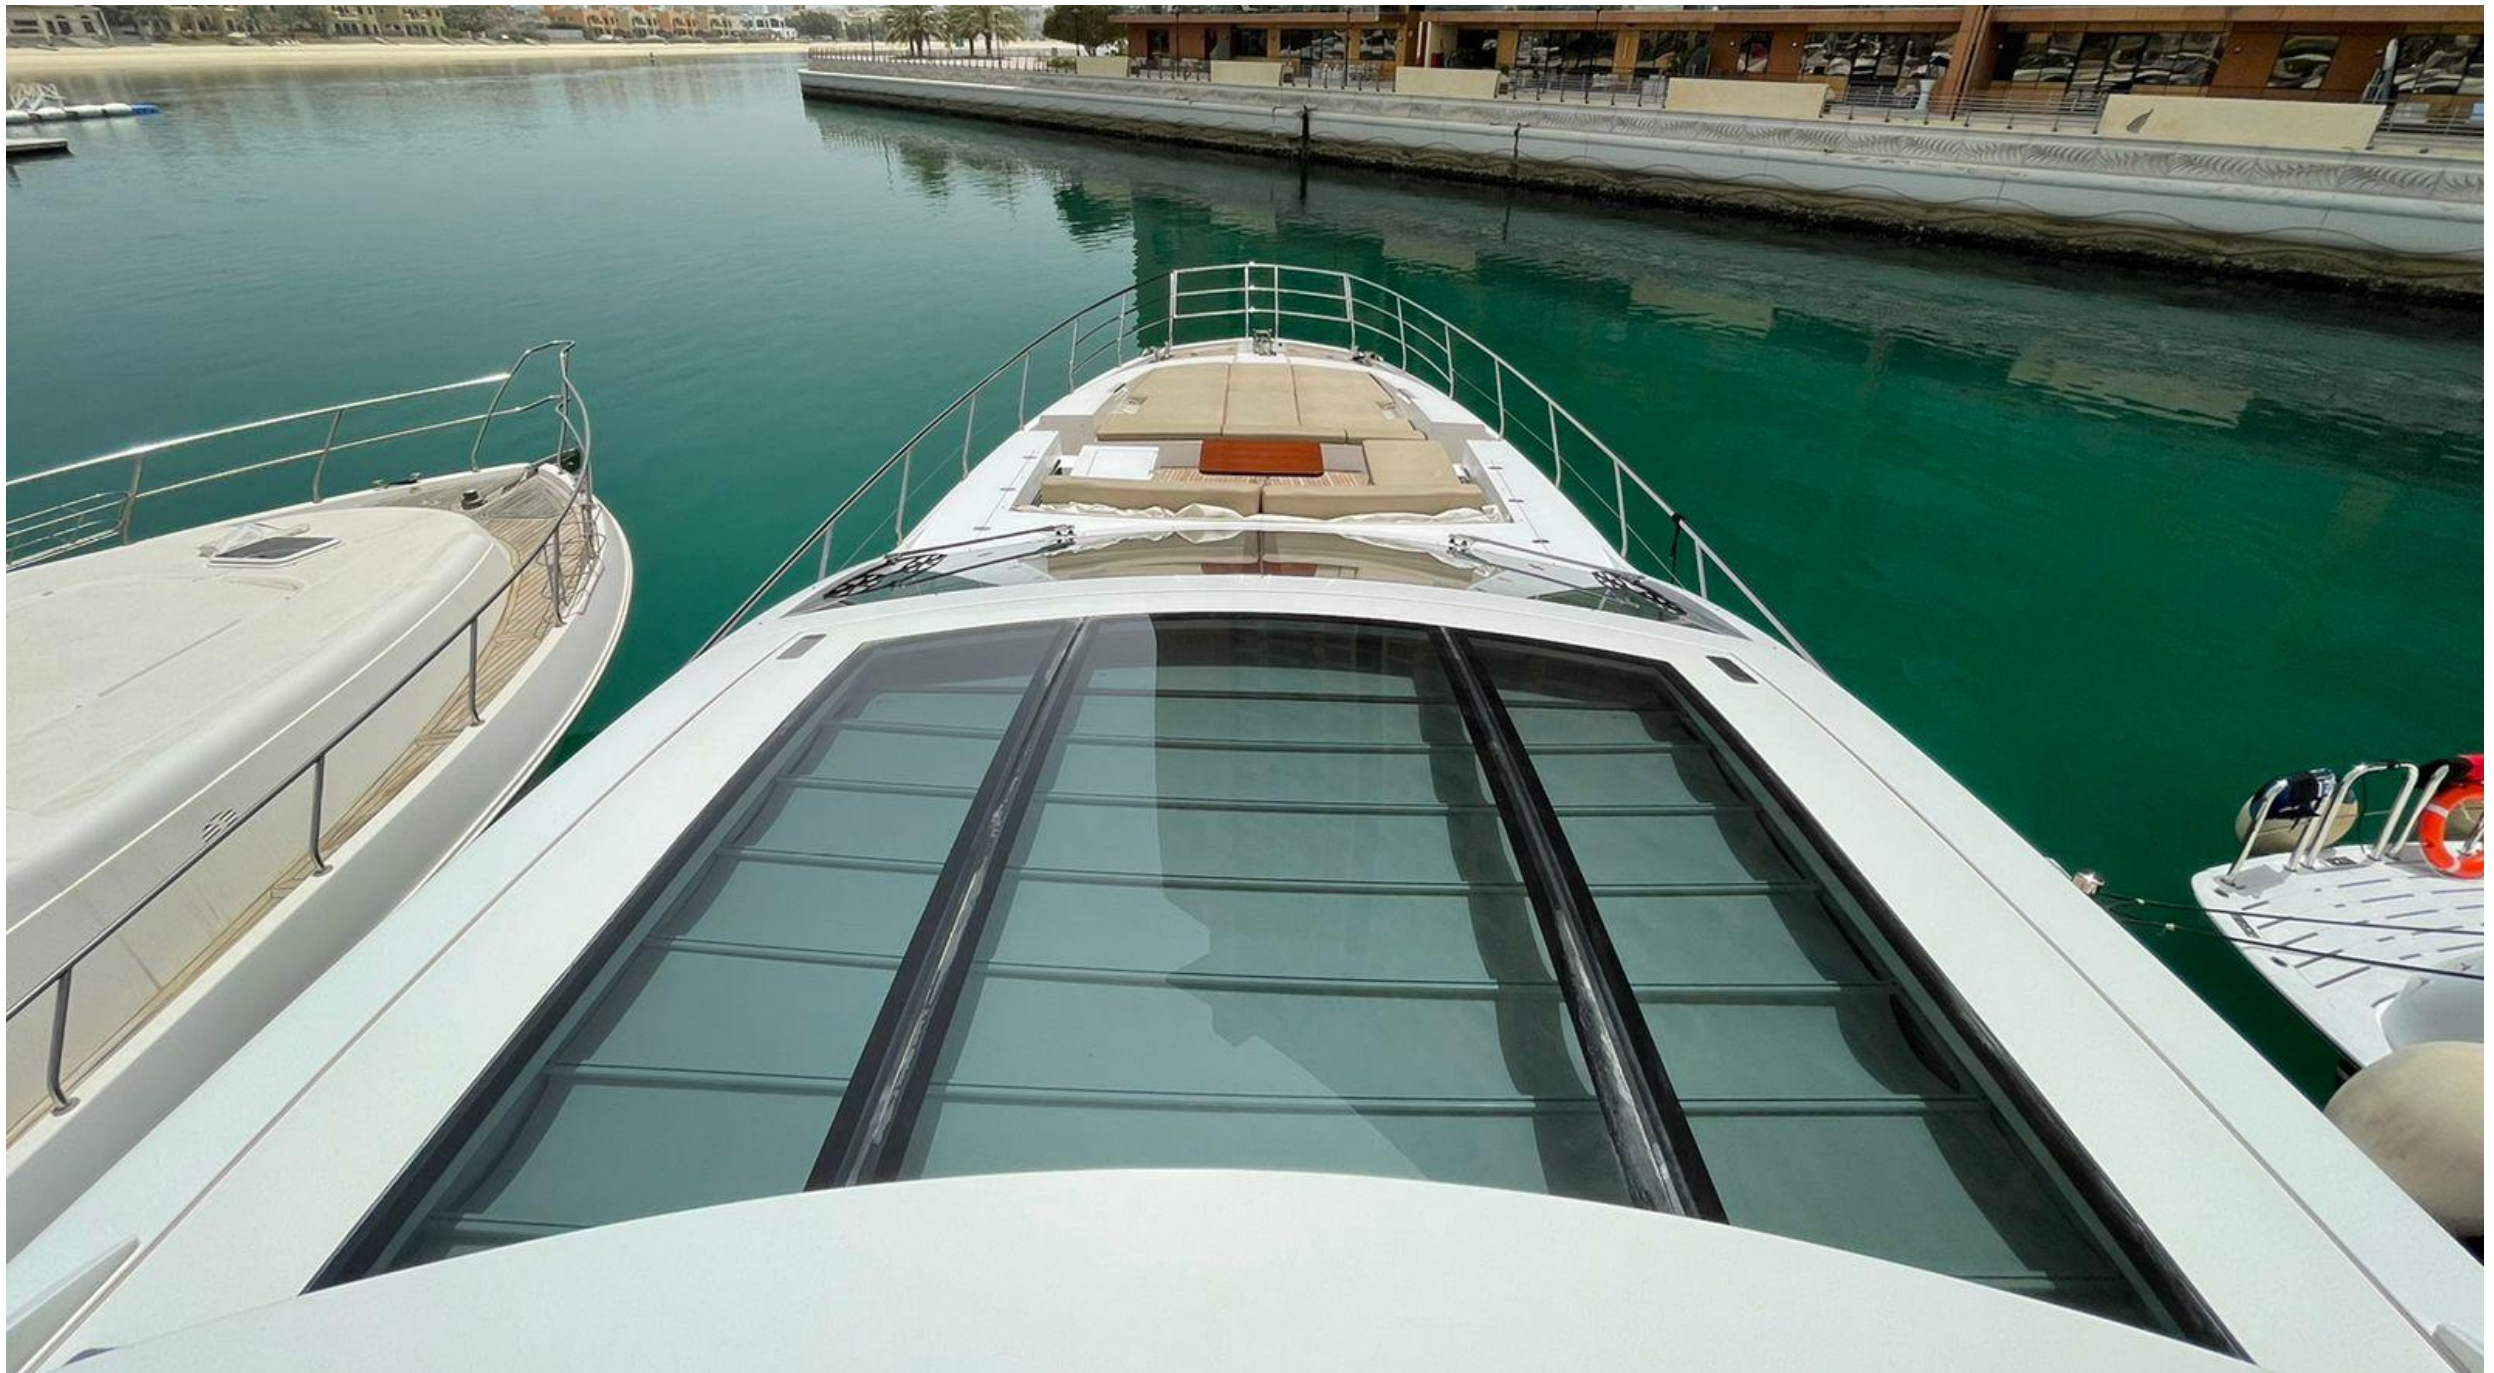

ROYAL YACHTS

PRESENTS

**AZIMUT 77s**  
**YEAR 2015**

M +971 50 8844109 -Tel: +971 4 551 4040 - info@ry.ae - Downtown Boulevard Plaza Tower 2, 1004 - Dubai

WILD WHALE

DD

AZIMUT

ROYAL YACHTS