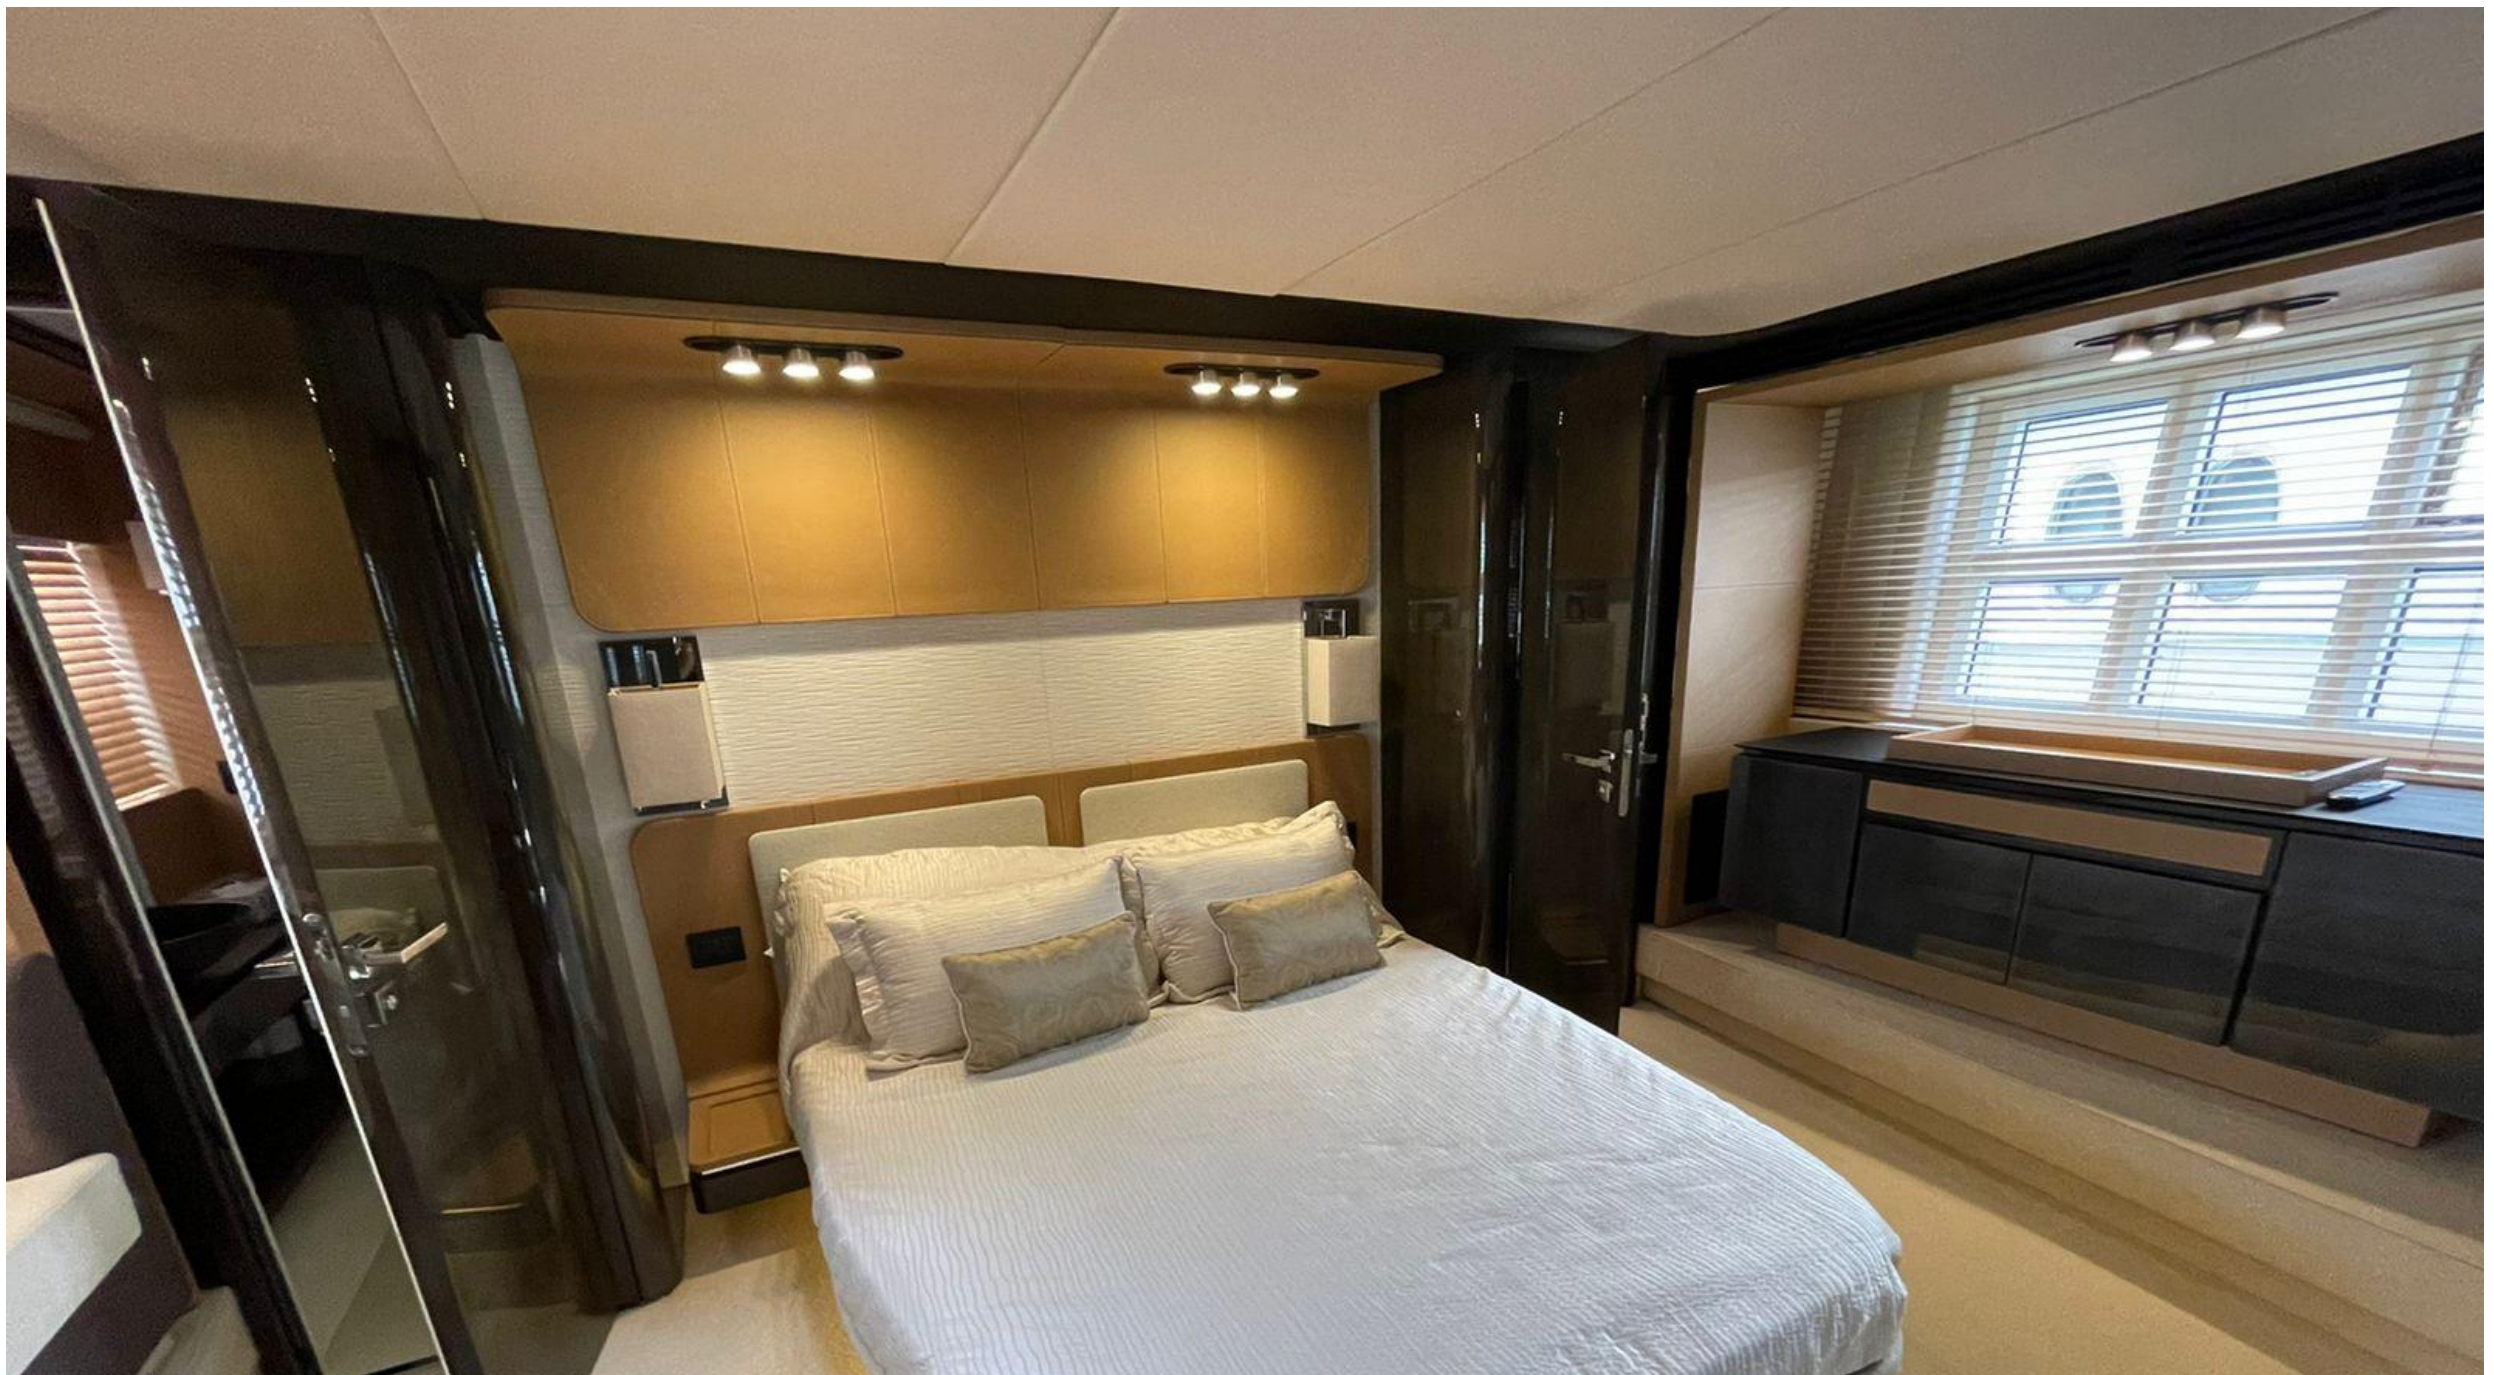

ROYAL YACHTS

PRESENTS

**AZIMUT 77s**  
**YEAR 2015**

M +971 50 8844109 -Tel: +971 4 551 4040 - info@ry.ae - Downtown Boulevard Plaza Tower 2, 1004 - Dubai

WILD WHALE

DD

AZIMUT

ROYAL YACHTS