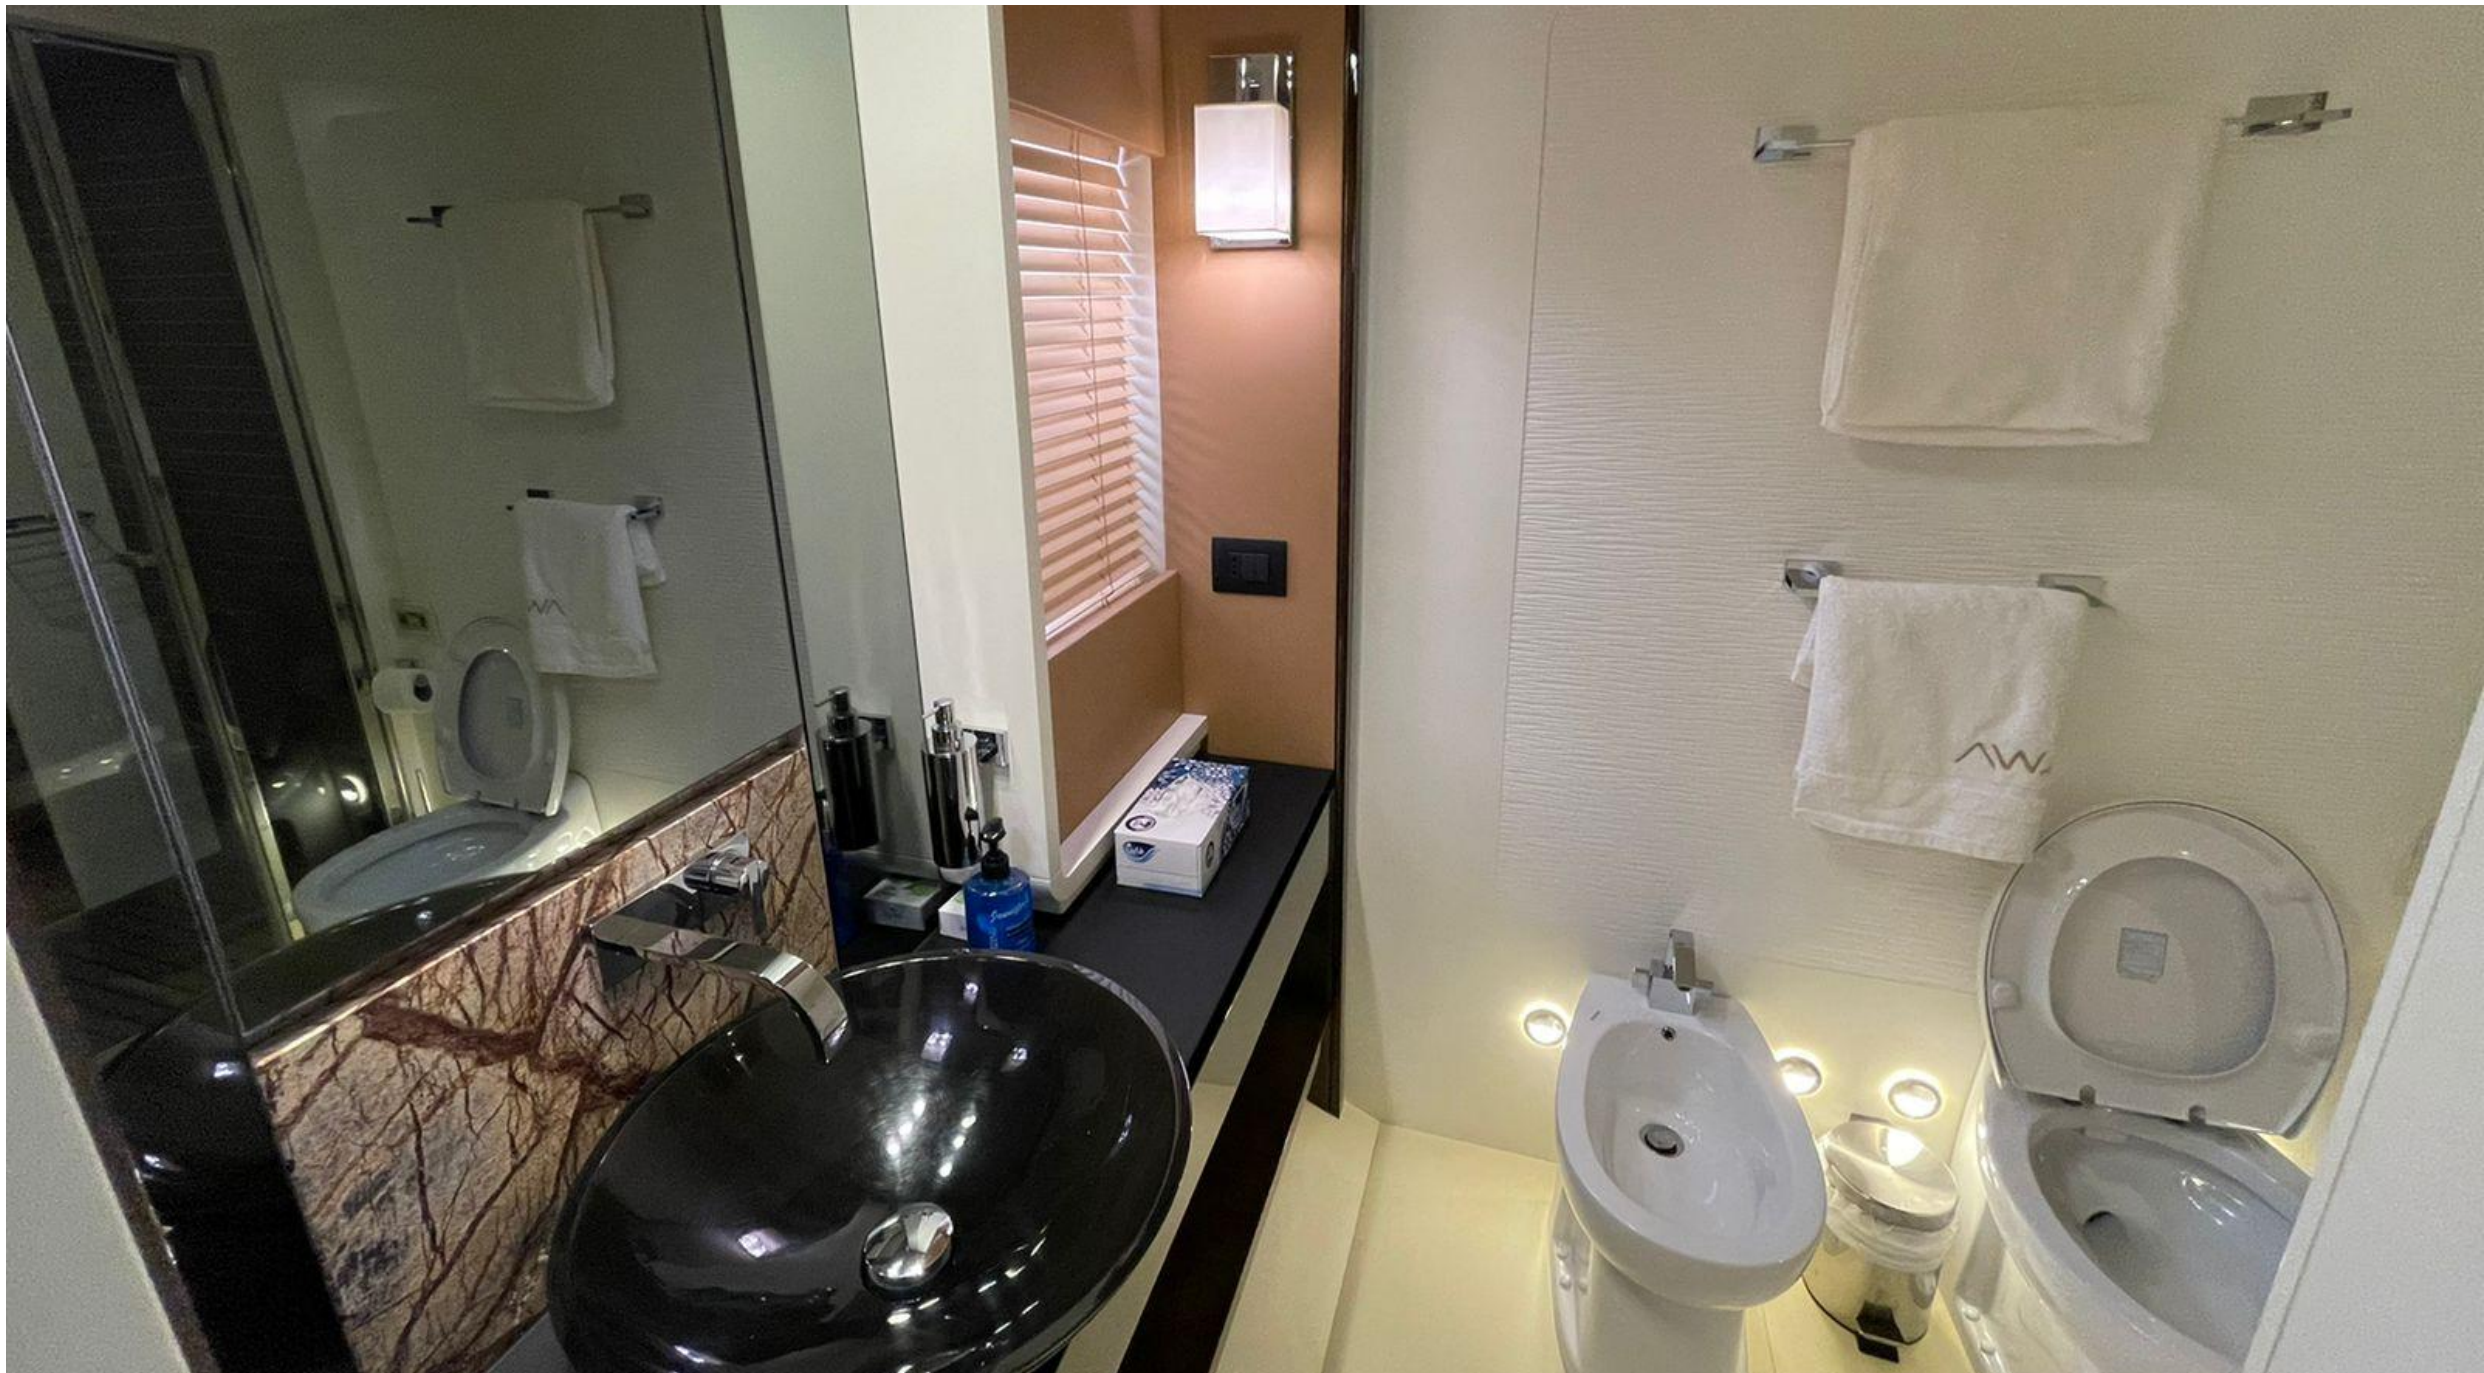

ROYAL YACHTS

PRESENTS

**AZIMUT 77s**  
**YEAR 2015**

M +971 50 8844109 -Tel: +971 4 551 4040 - info@ry.ae - Downtown Boulevard Plaza Tower 2, 1004 - Dubai

WILD WHALE

DD

AZIMUT

ROYAL YACHTS