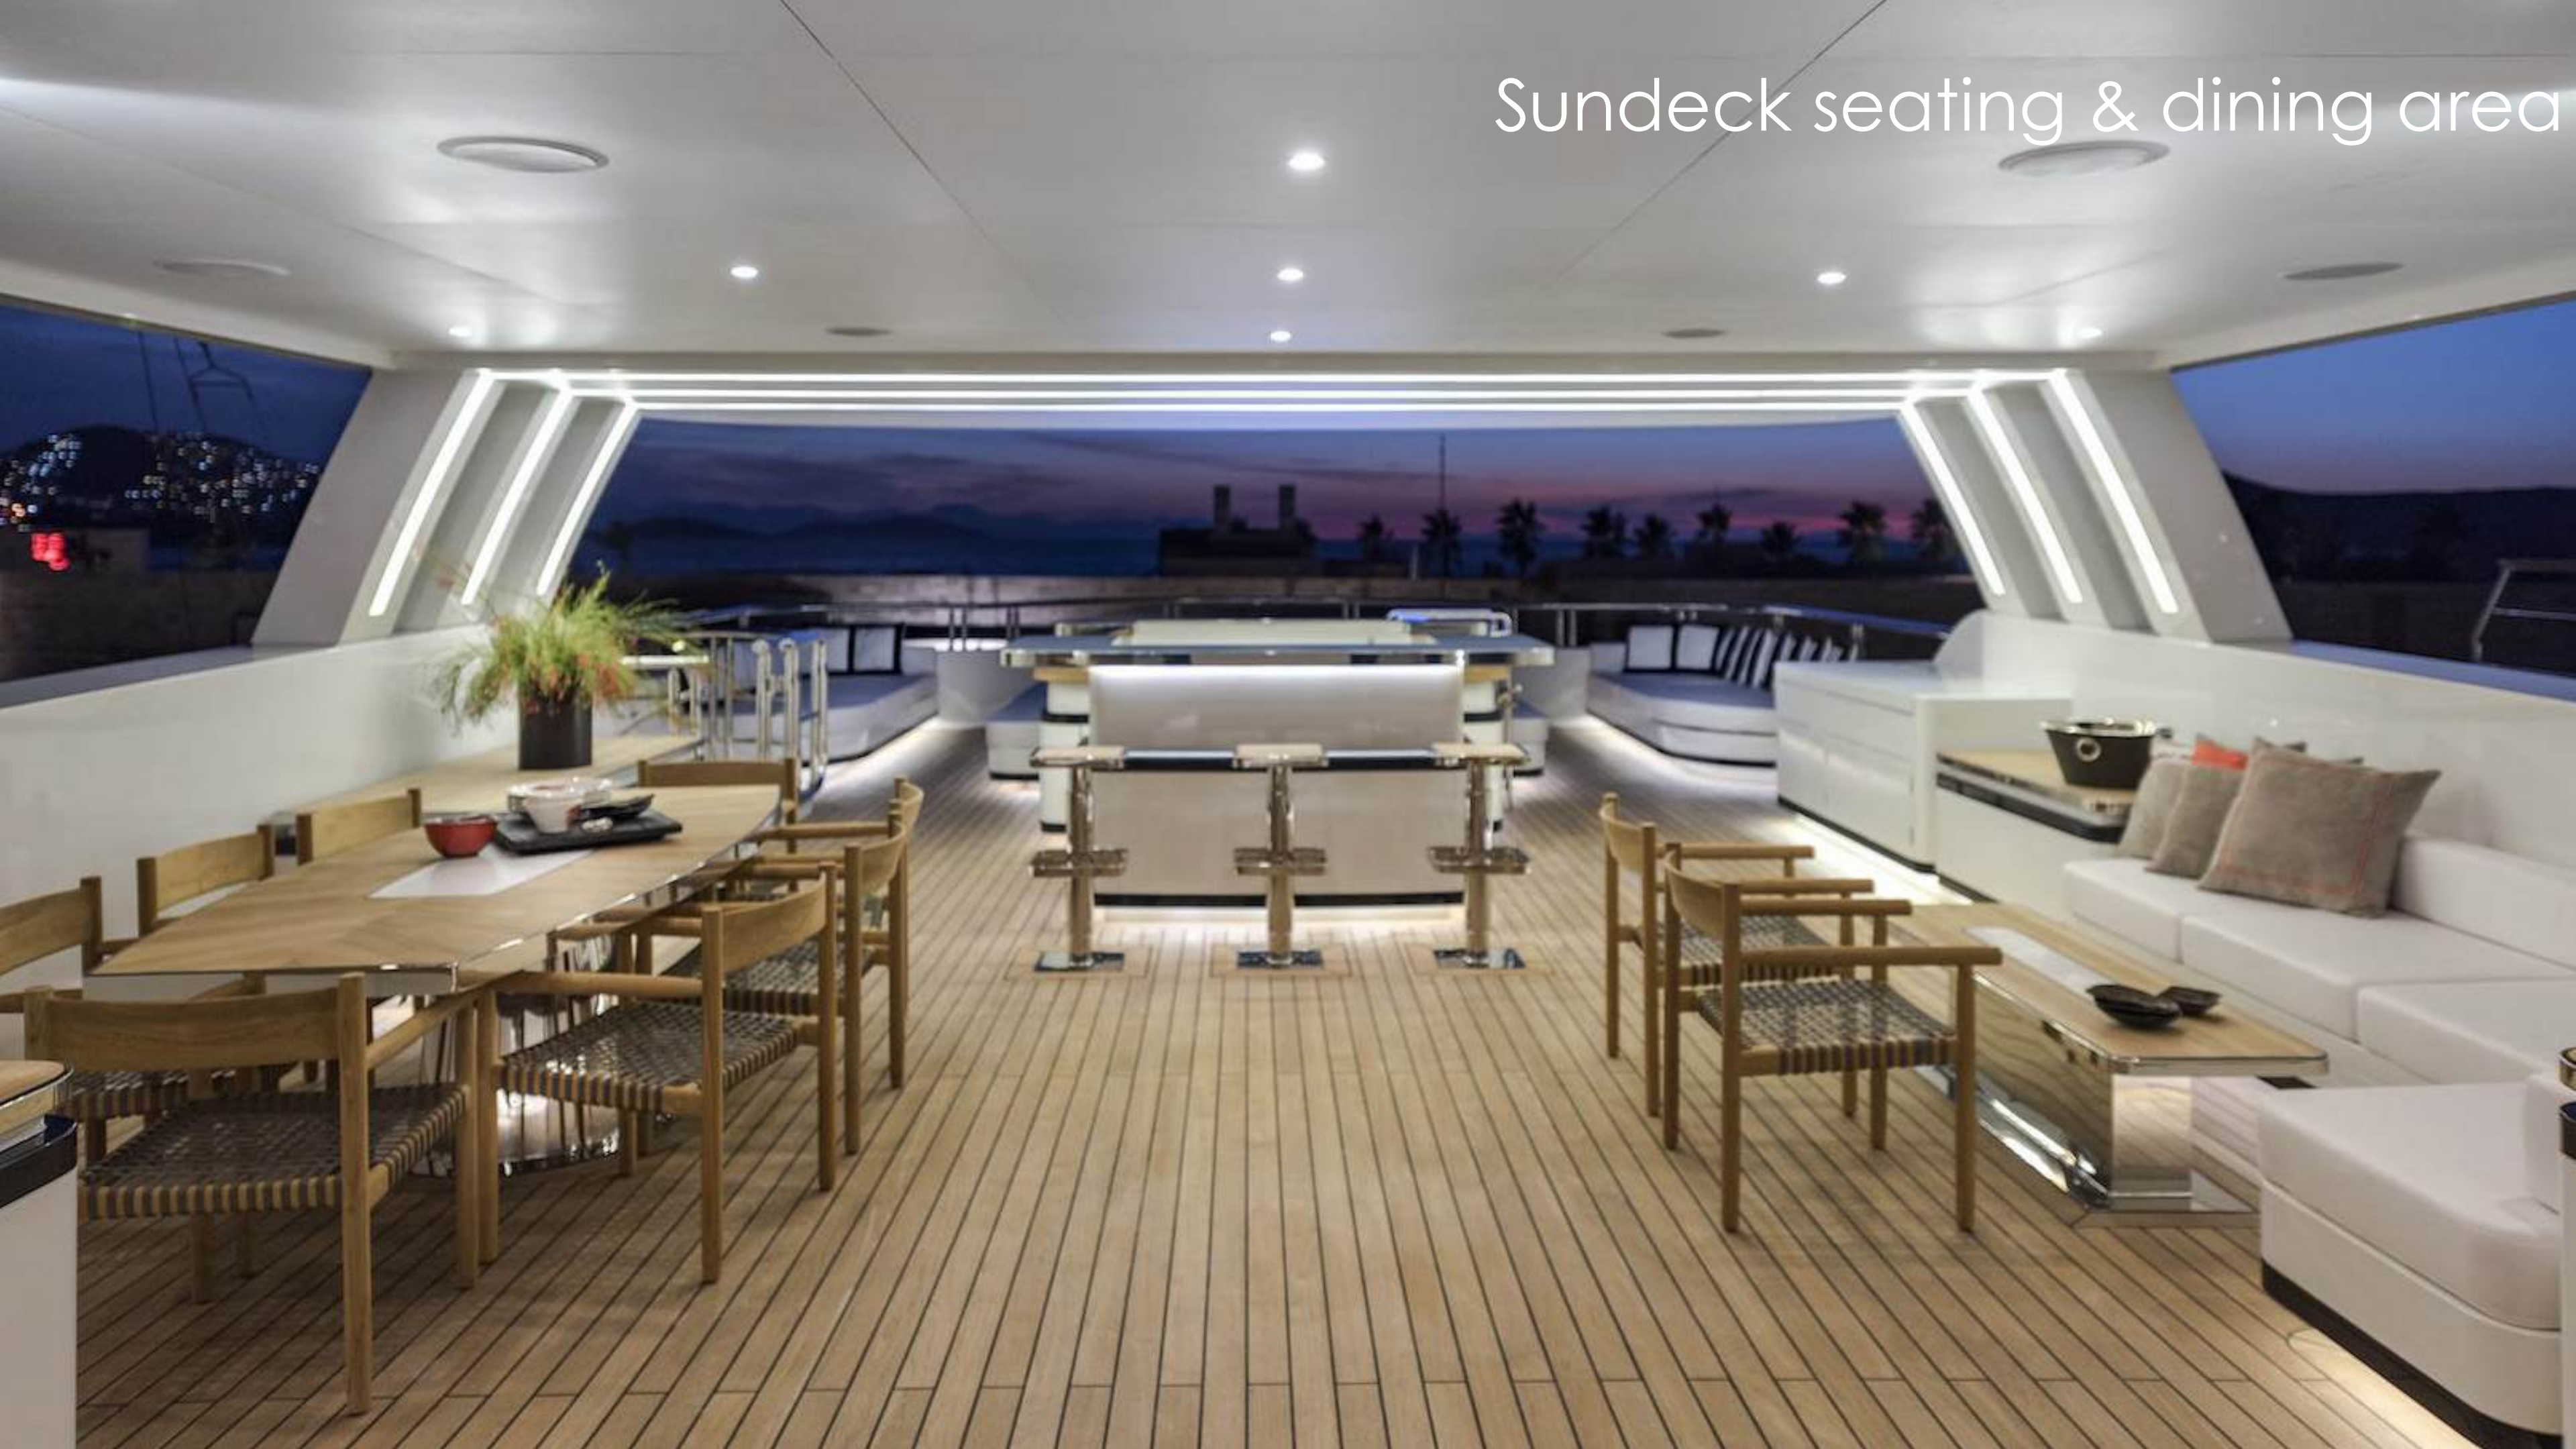

Stern view

Stern view

Main deck aft lounge area

Upper deck dining & seating area

Upper deck dining & seating area

Upper deck aft seating area

Upper deck alfresco dining area

Upper deck bar

Upper deck balcony

Sundeck lounge

Sundeck jacuzzi

Sundeck seating & dining area

Sundeck jacuzzi & sun loungers

Main deck lounge

Main deck lounge

Main deck bar

Main deck dining area

Sky lounge

Sky lounge

Master cabin

Master cabin

Master cabin private office

Lower deck

2 double cabins | 2 twin cabins